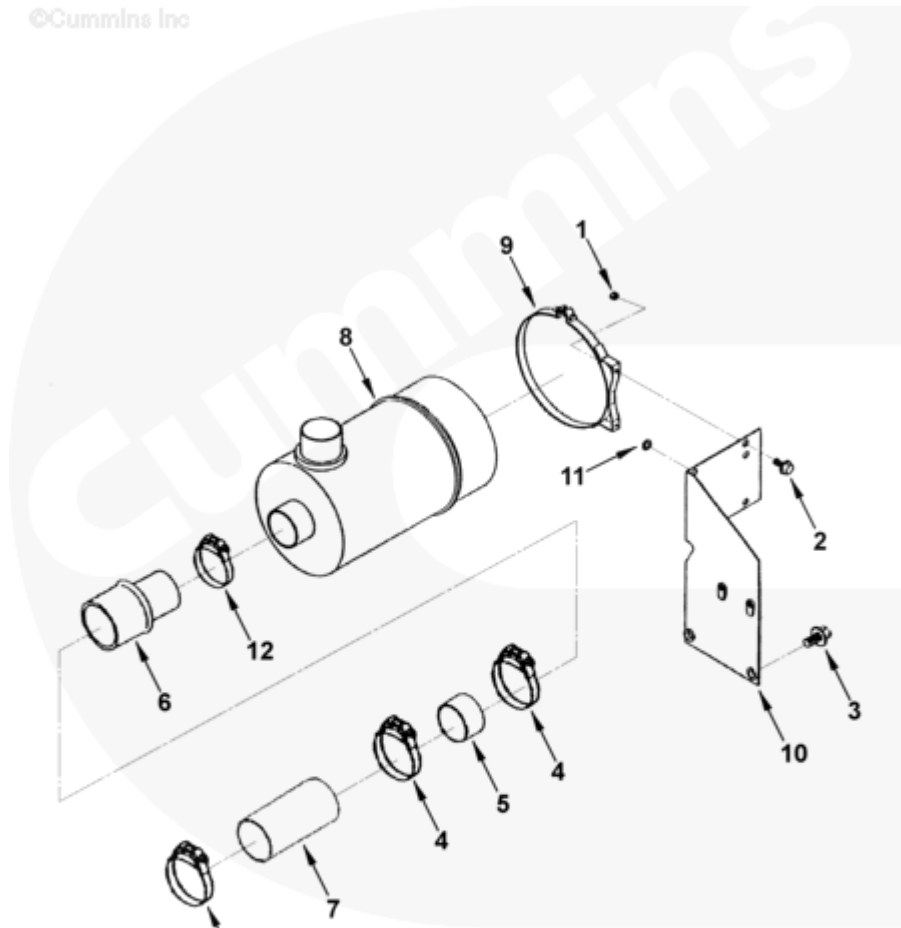

ac900gt

SMALL | MEDIUM | LARGE

Cart	Ref No	Part Number	Part Description	Required	Remarks
<div style="border: 1px solid black; padding: 2px; display: inline-block;">View My Cart</div>					
		AC9035	Air Cleaner		Cleaner, Air...(More)
					Number of Cylinders: 6
					Duty Rating: Medium
					Aspiration: Turbocharged
					Exhaust Diameter: Unknown
<input type="checkbox"/>	1	3900240	Regular Hexagon Nut	2	M8 X 1.25.
<input type="checkbox"/>	2	3900629	Hexagon Flange Head Cap Screw	2	M8 X 1.25 X 16
<input type="checkbox"/>	3	3901249	Hexagon Flange Head Cap Screw	2	M12 X 1.75 X 25.
	4	135144	T-Bolt Clamp	3	3 1/2 in.